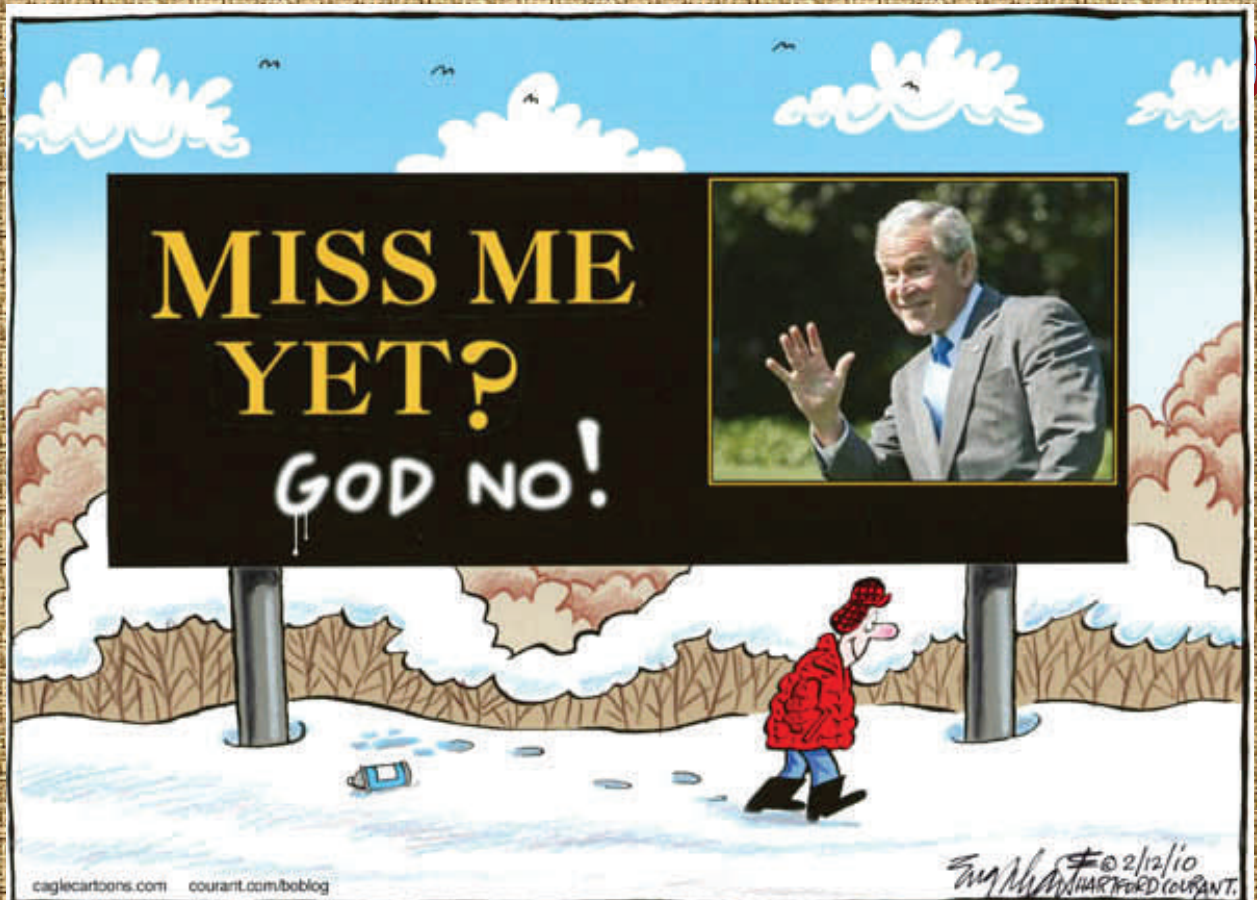

the Center for Global Rifenization presents

Mike Rifen

Saturday, February 27

From 9 to 11:30 PM

Because of the high unemployment rate, there will be NO COVER charge.

www.MikeRifen.com