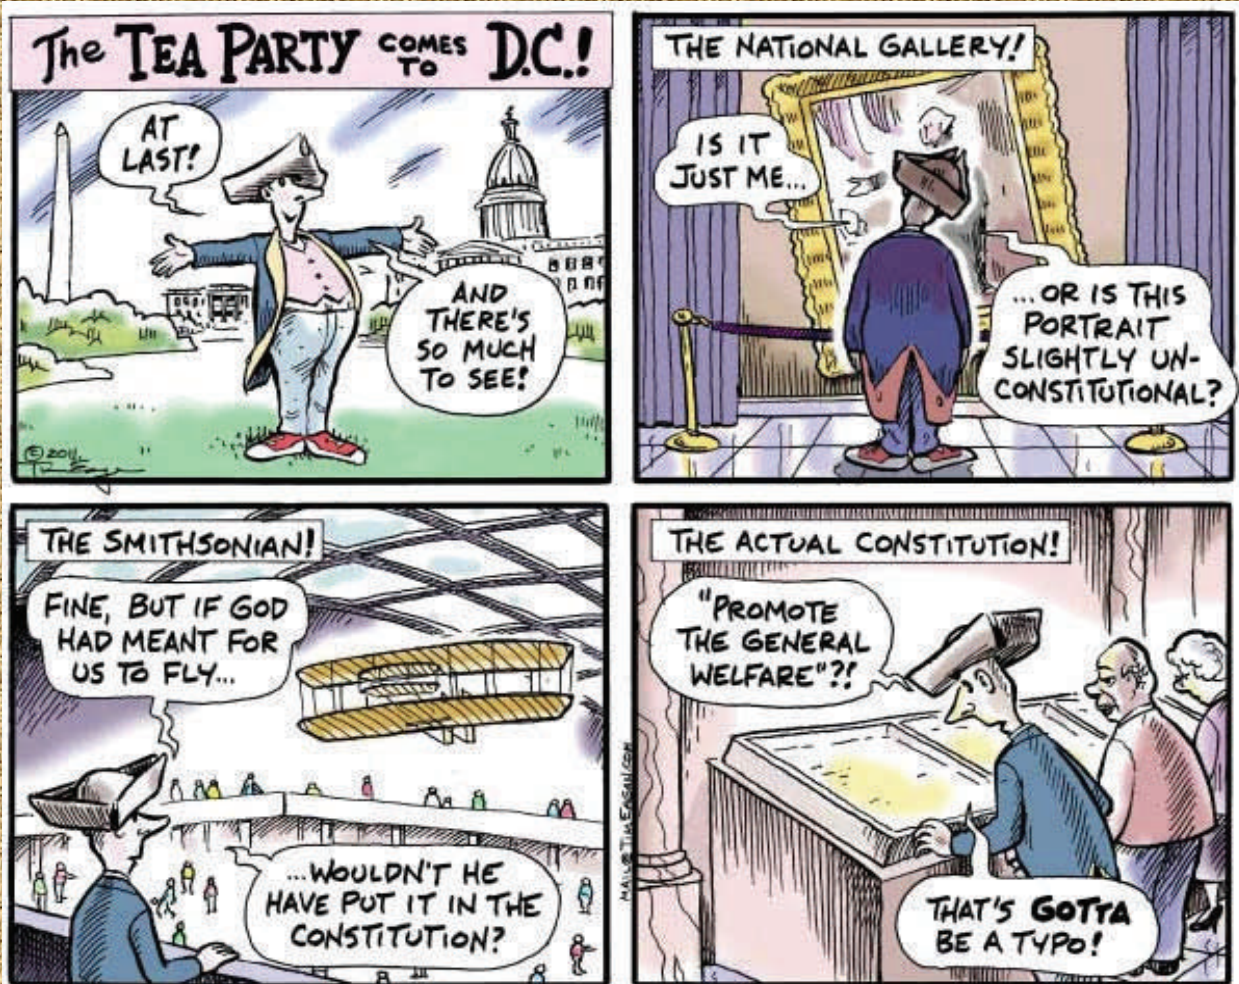

The Center for Global Rifenization presents

Mike Rifen

Saturday, January 22

From 9 till 11:30 PM

At Black Sheep Coffee

Because of the persistently high unemployment, there will be
No Cover charge.

www.MikeRifen.com